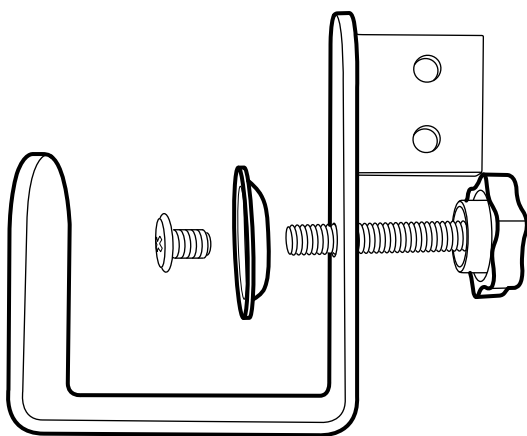

HOMEIFY

Under Desk Drawer

Instruction Manual

Box Content

Storage unit | Clamps x 2 | Plates x 2 | Screw x 6

Step 1

Step 2

Attach clamps with screws (included)

Step 3

Turn the adjustment knob to secure tightly to desk.

HOMEIFY

Under Desk Drawer

Instruction Manual

Box Content

Storage unit | Clamps x 2 | Plates x 2 | Screw x 6

Step 1

Step 2

Select height adjustment & Attach clamps with screws (included)

Step 3

Turn the adjustment knob to secure tightly to desk.