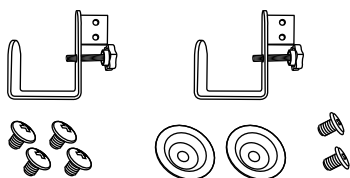

HOMEIFY

Under Desk Drawer

Instruction Manual

Box Content

Storage unit | Clamps x 2 | Plates x 2 | Screw x 6

Step 1

Step 2

Attach clamps with screws (included)

Step 3

Turn the adjustment knob to secure tightly to desk.

HOMEIFY

Under Desk Drawer

Instruction Manual

Box Content

Storage unit | Clamps x 2 | Plates x 2 | Screw x 6

Step 1

Step 2

Select height adjustment & Attach clamps with screws (included)

Step 3

Turn the adjustment knob to secure tightly to desk.