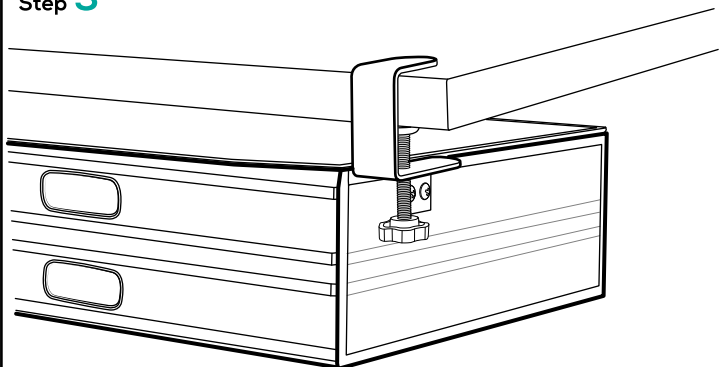

HOMEIFY

Under Desk Drawer

Instruction Manual

Box Content

Storage unit | Clamps x 2 | Plates x 2 | Screw x 6

Step 1

Step 2

Attach clamps with screws (included)

Step 3

Turn the adjustment knob to secure tightly to desk.

HOMEIFY

Under Desk Drawer

Instruction Manual

Box Content

Storage unit | Clamps x 2 | Plates x 2 | Screw x 6

Step 1